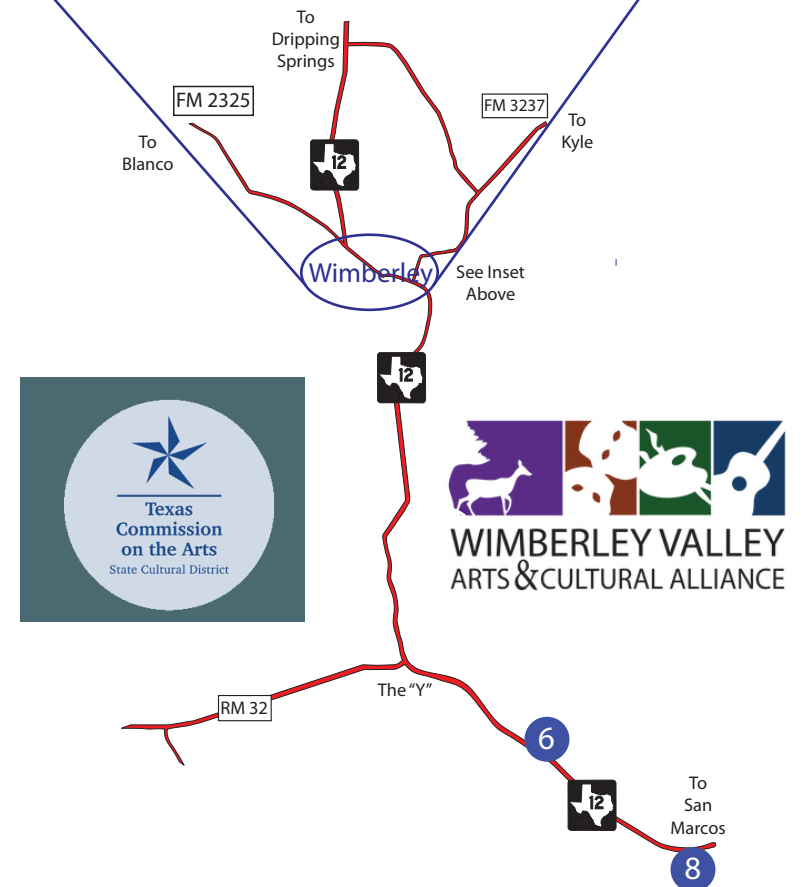

GALLERY TRAIL WIMBERLEY

Open until 7:00 pm or later on Second Saturdays.
Join us for Wine, Food, Music ... and ART!

- | | |
|---|--|
| <p>1 ART ON 12
13801 RR 12
arton12.com</p> | <p>5 PITZER'S FINE ARTS
13909 RR 12, Bldg A
pitzersart.com</p> |
| <p>2 BASECAMP GALLERY
229 Old Kyle Road
basecampgallery.com</p> | <p>6 SILO GLASS & GLASS STUDIO
7990 RR 12
siloglass.com</p> |
| <p>3 BENT TREE GALLERY
105 Henson Rd.
benttreegallery.com</p> | <p>7 WILDFLOWER ART GALLERY
13801 RR 12
wildflowerartgallery.com</p> |
| <p>4 CHRISTI'S ART GALLERY
111 Old Kyle Rd #202</p> | <p>8 WIMBERLEY GLASSWORKS
6469 RR 12
wgw.com</p> |

For more information visit GalleryTrail.com
[Facebook.com/SecondSaturdayGalleryTrail](https://www.facebook.com/SecondSaturdayGalleryTrail)