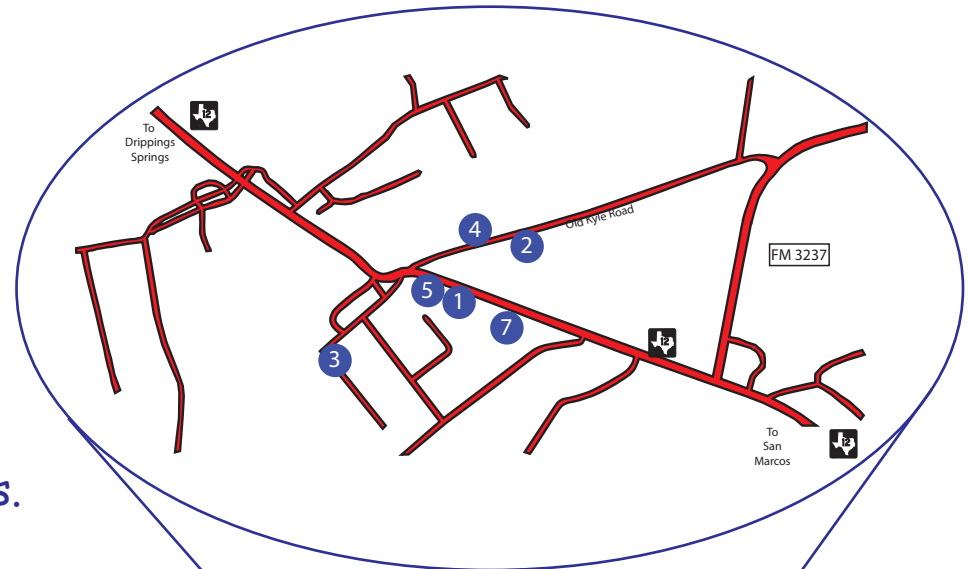

GALLERY TRAIL WIMBERLEY

Open until 7:00 pm or later on Second Saturdays.
Join us for Wine, Food, Music ... and ART!

- | | |
|---|--|
| <p>1 ART ON 12
13801 RR 12
arton12.com</p> | <p>5 PITZER'S FINE ARTS
13909 RR 12, Bldg A
pitzersart.com</p> |
| <p>2 BASECAMP GALLERY
229 Old Kyle Road
basecampgallery.com</p> | <p>6 SILO GLASS & GLASS STUDIO
7990 RR 12
siloglass.com</p> |
| <p>3 BENT TREE GALLERY
105 Henson Rd.
benttreegallery.com</p> | <p>7 WILDFLOWER ART GALLERY
13801 RR 12
wildflowerartgallery.com</p> |
| <p>4 CHRISTI'S ART GALLERY
111 Old Kyle Rd #202</p> | <p>8 WIMBERLEY GLASSWORKS
6469 RR 12
wgw.com</p> |

For more information visit GalleryTrail.com
[Facebook.com/SecondSaturdayGalleryTrail](https://www.facebook.com/SecondSaturdayGalleryTrail)